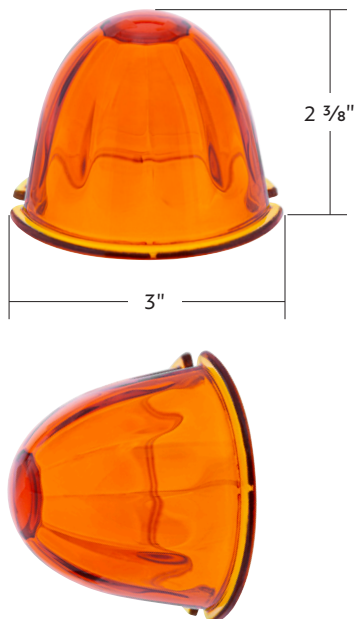

Watermelon Glass Marker Light Lens

- Glass lens for large glass marker lights

30523	Dark Amber	1 Pc. / Each