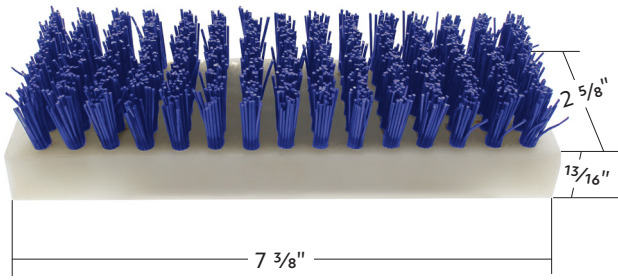

Nylon Boot Brush

- Replacement boot brush for item number 90050/90054/90055 series
- Remove dirt, mud, grime, and snow from boots

90048-2	Blue	1 Pc. / Each
90048-4	Red	1 Pc. / Each