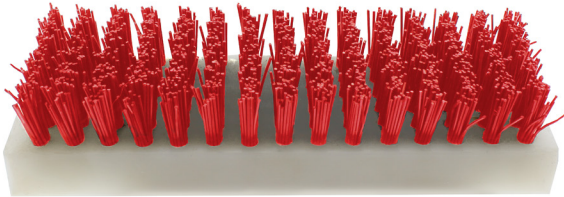

Nylon Boot Brush

- Replacement boot brush for item number 90050/90054/90055 series
- Remove dirt, mud, grime, and snow from boots

90048-2	Blue	1 Pc. / Each
90048-4	Red	1 Pc. / Each